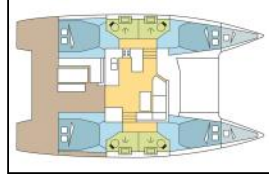

Catamaran Fountaine Pajot Astrea 42 ELWE

Yacht ID:	16171
Yacht type:	Catamaran
Yacht:	Fountaine Pajot Astrea 42 ELWE
Marina:	Caribbean / Grenada, Port Louis Marina
Production year:	2021
Cabins:	4 + 2
Deposit:	6.000,00 €

Comfort: Cockpit cushions,
Deck: Bimini top, Cockpit fridge, Cockpit table, Cockpit/stern, outside shower, Dinghy, Electric anchor windlass, Swimming ladder,
Entertainment: Fusion radio, Outdoor speakers,
Galley: Oven, Refrigerator, Stove,
Interior: Electric fans in cabins,
Navigation: Autopilot, Depthsounder, GPS chart plotter, Speedometer (Speed log), Wind instrument/Anemometer,
Safety: VHF radio,
Sails: Electric winch, Lazy bag, Lazy jacks, Self tailing (manual) winch,
Yacht electrics: 12V Socket, Converter 220V/12V, Inverter, Watermaker - desalinator, WC pump,