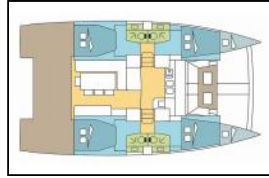

## Catamaran Bali 4.1 CALLUNE

Yacht ID:	16108
Yacht type:	Catamaran
Yacht:	<a href="#">Bali 4.1 CALLUNE</a>
Marina:	New Caledonia / New Caledonia, Noumea, Port Moselle
Production year:	2020
Cabins:	4 + 2
Deposit:	5.500,00 €

**Comfort:** Cockpit cushions,  
**Deck:** Bimini top, Cockpit table, Cockpit/stern, outside shower, Davit, Dinghy, Electric anchor windlass, Outboard engine, Swimming ladder,  
**Entertainment:** Outdoor speakers, Radio,  
**Galley:** Freezer, Hot water, Oven, Refrigerator, Stove,  
**Interior:** Convertible table, Convertible table in salon, Electric fans in cabins,  
**Navigation:** Autopilot, Depthsounder, GPS chart plotter, Speedometer (Speed log), Wind instrument/Anemometer,  
**Safety:** VHF radio,  
**Sails:** Electric winch, Lazy bag, Lazy jacks, Self tailing (manual) winch,  
**Yacht electrics:** 12V Socket, Inverter, Solar panels, Watermaker - desalinator, WC pump,