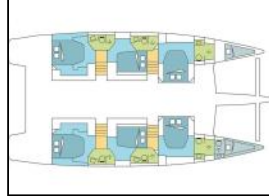

Catamaran Fountaine Pajot Ipanema 58 DREAM BATTOWIA

Yacht ID:	16106
Yacht type:	Catamaran
Yacht:	Fountaine Pajot Ipanema 58 DREAM BATTOWIA
Marina:	Caribbean / Guadeloupe, La Marina Bas du Fort
Production year:	2020
Cabins:	6 + 2
Deposit:	0,00 €

Comfort: Cockpit cushions,
Deck: Bimini top, Cockpit fridge, Cockpit table, Cockpit/stern, outside shower, Davit, Dinghy, Electric anchor windlass, Grill/Barbecue/Plancha, Outboard engine, Swimming ladder,
Entertainment: MP3 Jack-Ipod, Outdoor speakers, Radio, TV,
Galley: Dishwasher, Freezer, Ice maker, Kitchen utensils (Galley equipment, cutlery), Refrigerator,
Navigation: Autopilot, Depthsounder, GPS chart plotter, Radar, Speedometer (Speed log), Wind instrument/Anemometer,
Safety: VHF radio,
Sails: Electric winch, Lazy bag, Lazy jacks, Self tailing (manual) winch,
Yacht electrics: 220V socket, Air Conditioning, Battery charger, Generator, Inverter, Watermaker - desalinator, WC pump,