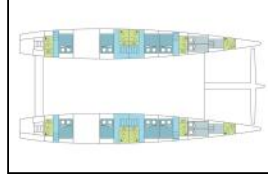

Catamaran Dream 82 DREAM 82

Yacht ID:	16072
Yacht type:	Catamaran
Yacht:	Dream 82 DREAM 82
Marina:	Thailand / Phuket, Yacht Haven Marina
Production year:	2009
Cabins:	10 + 2
Deposit:	0,00 €

Comfort: Beach towel, Shower towels,
Deck: Bimini top, Dinghy, Electric anchor windlass, Outboard engine, Swimming ladder,
Entertainment: Computer, DVD player, Fishing equipment, Kayak, LCD TV, Outdoor speakers, Wakeboard, Windsurf,
Galley: Dishwasher,
Navigation: Autopilot, Depthsounder, GPS chart plotter, Radar, Speedometer (Speed log), Wind instrument/Anemometer,
Safety: SAT phone, VHF radio,
Sails: Self tailing (manual) winch,
Yacht electrics: 220V socket, Air Conditioning, Generator, Inverter, Watermaker - desalinator,