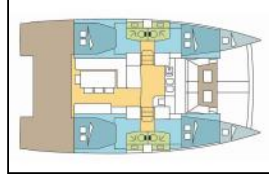

## Catamaran Bali 4.1 COTINGA

Yacht ID:	16067
Yacht type:	Catamaran
Yacht:	<a href="#">Bali 4.1 COTINGA</a>
Marina:	Thailand / Phuket, Yacht Haven Marina
Production year:	2019
Cabins:	4 + 2
Deposit:	5.000,00 €

**Comfort:** Cockpit cushions,  
**Deck:** Bathing platform, Bimini top, Cockpit table, Cockpit/stern, outside shower, Davit, Dinghy, Electric anchor windlass, Swimming ladder,  
**Entertainment:** Fusion radio, Outdoor speakers,  
**Galley:** Freezer, Microwave, Oven, Refrigerator, Stove,  
**Interior:** Convertible table, Convertible table in salon, Electric fans in cabins,  
**Navigation:** Autopilot, Depthsounder, GPS chart plotter, Speedometer (Speed log), Wind instrument/Anemometer,  
**Safety:** VHF radio,  
**Sails:** Electric winch, Lazy bag, Lazy jacks,  
**Yacht electrics:** 12V Socket, Converter 220V/12V, Inverter, Solar panels, Watermaker - desalinator, WC pump,