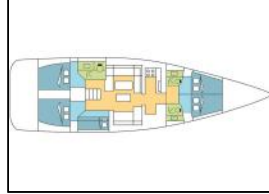

## Sailing yacht Dufour 520 GL VANGA

Yacht ID:	16060
Yacht type:	Sailing yacht
Yacht:	<a href="#">Dufour 520 GL VANGA</a>
Marina:	Seychelles / Seychelles, Praslin
Production year:	2019
Cabins:	5
Deposit:	5.000,00 €

**Comfort:** Cockpit cushions,  
**Deck:** Bathing platform, Bimini top, Cockpit table, Cockpit/stern, outside shower, Dinghy, Electric anchor windlass, Outboard engine, Sprayhood, Swimming ladder,  
**Entertainment:** Outdoor speakers, Radio CD player,  
**Galley:** Hot water, Oven, Refrigerator, Stove, Wine cellar,  
**Interior:** Convertible table, Convertible table in salon, Electric fans in cabins,  
**Navigation:** Autopilot, Depthsounder, GPS chart plotter, Speedometer (Speed log), Wind instrument/Anemometer,  
**Safety:** VHF radio ,  
**Sails:** Electric winch,  
**Yacht electrics:** 220V socket, Air Conditioning, Generator, Inverter, Shore connection 220 V, Watermaker - desalinator, WC pump,