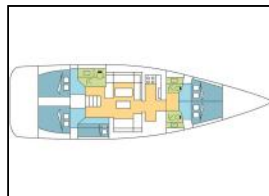

Sailing yacht Dufour 520 GL VANGA

Yacht ID:	16060
Yacht type:	Sailing yacht
Yacht:	Dufour 520 GL VANGA
Marina:	Seychelles / Seychelles, Praslin
Production year:	2019
Cabins:	5
Deposit:	5.000,00 €

Comfort: Cockpit cushions,
Deck: Bathing platform, Bimini top, Cockpit table, Cockpit/stern, outside shower, Dinghy, Electric anchor windlass, Outboard engine, Sprayhood, Swimming ladder,
Entertainment: Outdoor speakers, Radio CD player,
Galley: Hot water, Oven, Refrigerator, Stove, Wine cellar,
Interior: Convertible table, Convertible table in salon, Electric fans in cabins,
Navigation: Autopilot, Depthsounder, GPS chart plotter, Speedometer (Speed log), Wind instrument/Anemometer,
Safety: VHF radio,
Sails: Electric winch,
Yacht electrics: 220V socket, Air Conditioning, Generator, Inverter, Shore connection 220 V, Watermaker - desalinator, WC pump,