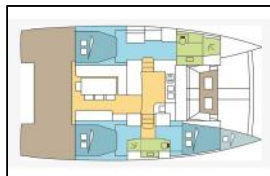

## Catamaran Bali 4.1 ZENA

Yacht ID:	16059
Yacht type:	Catamaran
Yacht:	<a href="#">Bali 4.1 ZENA</a>
Marina:	Seychelles / Seychelles, Praslin
Production year:	2019
Cabins:	3 + 1
Deposit:	5.000,00 €

**Comfort:** Cockpit cushions,  
**Deck:** Bimini top, Cockpit grill, Cockpit table, Davit, Dinghy, Electric anchor windlass, Grill/Barbecue/Plancha, Swimming ladder,  
**Entertainment:** Fusion radio, Outdoor speakers,  
**Galley:** Freezer, Oven, Refrigerator, Stove,  
**Navigation:** Autopilot, Depthsounder, Radar, Wind instrument/Anemometer,  
**Safety:** VHF radio ,  
**Sails:** Electric winch, Lazy bag, Lazy jacks, Self tailing (manual) winch,  
**Yacht electrics:** 12V Socket, 220V socket, Inverter, Solar panels, WC pump,