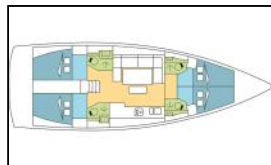

## Sailing yacht Dufour 460 GL GRIEG

Yacht ID:	16055
Yacht type:	Sailing yacht
Yacht:	<a href="#">Dufour 460 GL GRIEG</a>
Marina:	Mexico / La Paz, Costa Baja Marina
Production year:	2017
Cabins:	4
Deposit:	4.000,00 €

**Comfort:** Cockpit cushions,  
**Deck:** Bimini top, Cockpit table, Cockpit/stern, outside shower, Dinghy, Outboard engine, Sprayhood, Swimming ladder,  
**Entertainment:** Outdoor speakers, Radio,  
**Galley:** Oven, Refrigerator, Stove,  
**Interior:** Convertible table, Convertible table in salon, Electric fans in cabins,  
**Navigation:** Autopilot, Depthsounder, GPS chart plotter, Speedometer (Speed log), Wind instrument/Anemometer,  
**Safety:** VHF radio,  
**Sails:** Lazy bag, Lazy jacks, Self tailing (manual) winch,  
**Yacht electrics:** 220V socket, Battery charger, Heating, Inverter, Shore connection 220 V, WC pump,