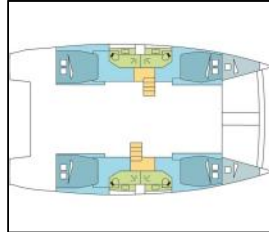

Catamaran Bali 4.5 RIVERA

Yacht ID:	16014
Yacht type:	Catamaran
Yacht:	Bali 4.5 RIVERA
Marina:	Thailand / Phuket, Yacht Haven Marina
Production year:	2018
Cabins:	4 + 2
Deposit:	8.000,00 €

Comfort: Cockpit cushions,

Deck: Bimini top, Cockpit table, Cockpit/stern, outside shower, Davit, Dinghy, Electric anchor windlass, Flybridge, Swimming ladder,

Entertainment: Outdoor speakers,

Galley: Refrigerator,

Interior: Convertible table, Convertible table in salon, Electric fans in cabins,