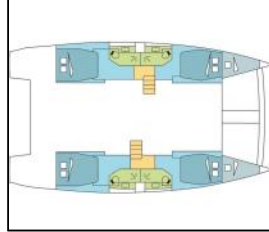

Catamaran Bali 4.5 RIVERA

| | |
|------------------|---------------------------------------|
| Yacht ID: | 16014 |
| Yacht type: | Catamaran |
| Yacht: | Bali 4.5 RIVERA |
| Marina: | Thailand / Phuket, Yacht Haven Marina |
| Production year: | 2018 |
| Cabins: | 4 + 2 |
| Deposit: | 8.000,00 € |

Interior: Convertible table, Convertible table in salon, Electric fans in cabins,

Navigation: Autopilot, Depthsounder, GPS chart plotter, Speedometer (Speed log), Wind instrument/Anemometer,

Safety: VHF radio,