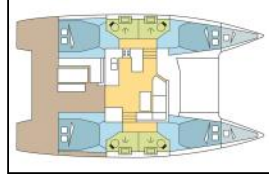

## Catamaran Fountaine Pajot Astrea 42 EDEN BLUE

Yacht ID:	16001
Yacht type:	Catamaran
Yacht:	<a href="#">Fountaine Pajot Astrea 42 EDEN BLUE</a>
Marina:	Bahamas / Nassau, Palm Cay Marina
Production year:	2020
Cabins:	4 + 2
Deposit:	6.000,00 €

**Comfort:** Cockpit cushions,

**Deck:** Bimini top, Cockpit fridge, Cockpit table, Cockpit/stern, outside shower, Dinghy, Electric anchor windlass, Swimming ladder,

**Entertainment:** Outdoor speakers, Radio, USB, Bluetooth,