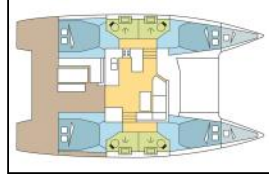

Catamaran Fountaine Pajot Astrea 42 EDEN BLUE

Yacht ID:	16001
Yacht type:	Catamaran
Yacht:	Fountaine Pajot Astrea 42 EDEN BLUE
Marina:	Bahamas / Nassau, Palm Cay Marina
Production year:	2020
Cabins:	4 + 2
Deposit:	6.000,00 €

Comfort: Cockpit cushions,

Deck: Bimini top, Cockpit fridge, Cockpit table, Cockpit/stern, outside shower, Dinghy, Electric anchor windlass, Swimming ladder,

Entertainment: Outdoor speakers, Radio, USB, Bluetooth,

Galley: Oven, Refrigerator, Stove,

Interior: Convertible table, Convertible table in salon, Electric fans in cabins, Electric toilet,

Navigation: Autopilot, Depthsounder, GPS chart plotter,

Speedometer (Speed log), Wind instrument/Anemometer,

Safety: VHF radio,

Sails: Electric winch, Lazy bag, Lazy jacks, Self tailing (manual) winch,

Yacht electrics: 12V Socket, Air Conditioning, Converter 220V/12V, Generator, Inverter, Solar panels, Watermaker - desalinator,