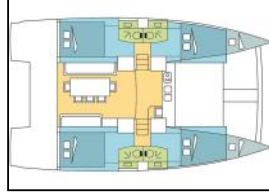

## Catamaran Bali 4.0 INAGUA

Yacht ID:	15982
Yacht type:	Catamaran
Yacht:	<a href="#">Bali 4.0 INAGUA</a>
Marina:	Mexico / La Paz, Costa Baja Marina
Production year:	2018
Cabins:	4 + 2
Deposit:	5.000,00 €

**Comfort:** Cockpit cushions, Deck cushions,  
**Deck:** Bathing platform, Bimini top, Cockpit table, Cockpit/stern, outside shower, Davit, Dinghy, Electric anchor windlass, Swimming ladder,  
**Entertainment:** Fusion radio, Outdoor speakers,  
**Galley:** Freezer, Refrigerator,  
**Interior:** Electric fans in cabins,  
**Navigation:** Autopilot, Depthsounder, GPS chart plotter, Speedometer (Speed log), Wind instrument/Anemometer,  
**Safety:** VHF radio,  
**Sails:** Electric winch, Lazy bag, Lazy jacks,  
**Yacht electrics:** Converter 220V/12V, Inverter, Plug 220V, 12 V, Solar panels,