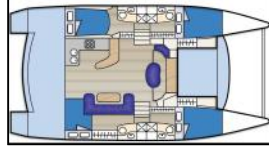

Power catamaran Cumberland 46 DIMANCHE

Deck: Bimini top, Cockpit/stern, outside shower, Dinghy, Electric anchor windlass, Grill/Barbecue/Plancha, Ice box in cockpit, Swimming ladder,

Entertainment: CD player, iPod docking system, TV + DVD,