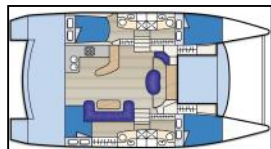

Power catamaran Cumberland 46 DIMANCHE

Deck: Bimini top, Cockpit/stern, outside shower, Dinghy, Electric anchor windlass, Grill/Barbecue/Plancha, Ice box in cockpit, Swimming ladder,

Entertainment: CD player, iPod docking system, TV + DVD,