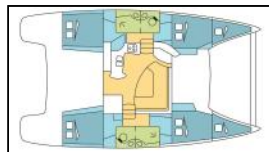

Catamaran Lipari 41 L AVANT

Deck: Cockpit/stern, outside shower, Dinghy, Electric anchor windlass, Grill/Barbecue/Plancha, Ice box in cockpit,
Entertainment: CD player, TV + DVD,
Galley: Freezer, Microwave, Refrigerator,
Interior: Electric fans in cabins,
Navigation: Autopilot, Depthsounder, GPS chart plotter, Radar, Speedometer (Speed log), Wind instrument/Anemometer,
Safety: VHF radio,
Yacht electrics: Inverter, Solar panels,

Yacht ID: 15966
Yacht type: Catamaran
Yacht: [Lipari 41 L AVANT](#)
Marina: Australia and Oceania / Whitsundays,
Airlie Beach, Coral Sea Marina
Production year: 2010
Cabins: 4
Deposit: 1.875,00 €