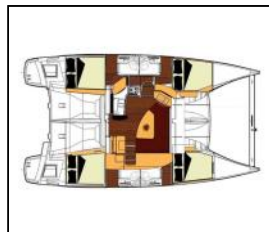

## Catamaran Lipari 41 DASHA WAY

**Deck:** Bimini top, Cockpit/stern, outside shower, Dinghy, Electric anchor windlass, Grill/Barbecue/Plancha, Ice box in cockpit, Swimming ladder,

**Entertainment:** CD player, DVD player, TV,