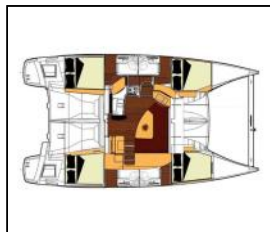

Catamaran Lipari 41 DASHA WAY

Yacht ID: 15959
Yacht type: Catamaran
Yacht: [Lipari 41 DASHA WAY](#)
Marina: Australia and Oceania / Whitsundays,
Airlie Beach, Coral Sea Marina
Production year: 2013
Cabins: 4
Deposit: 1.875,00 €

Deck: Bimini top, Cockpit/stern, outside shower, Dinghy, Electric anchor windlass, Grill/Barbecue/Plancha, Ice box in cockpit, Swimming ladder,
Entertainment: CD player, DVD player, TV,
Galley: Freezer, Microwave, Oven, Refrigerator, Stove,
Interior: Electric fans in cabins,
Navigation: Autopilot, Compass, Depthsounder, GPS chart plotter, Radar, Speedometer (Speed log), Wind instrument/Anemometer,
Safety: VHF radio,
Sails: Self tailing (manual) winch,
Yacht electrics: Inverter, Solar panels,