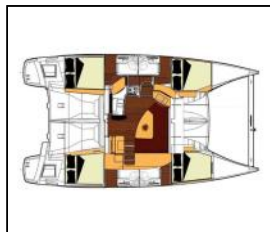

Catamaran Lipari 41 DASHA WAY

Yacht ID:	15959
Yacht type:	Catamaran
Yacht:	Lipari 41 DASHA WAY
Marina:	Australia and Oceania / Whitsundays, Airlie Beach, Coral Sea Marina
Production year:	2013
Cabins:	4
Deposit:	1.875,00 €

Deck: Bimini top, Cockpit/stern, outside shower, Dinghy, Electric anchor windlass, Grill/Barbecue/Plancha, Ice box in cockpit, Swimming ladder,

Entertainment: CD player, DVD player, TV,

Galley: Freezer, Microwave, Oven, Refrigerator, Stove,

Interior: Electric fans in cabins,

Navigation: Autopilot, Compass, Depthsounder, GPS chart plotter, Radar, Speedometer (Speed log), Wind instrument/Anemometer,

Safety: VHF radio,

Sails: Self tailing (manual) winch,