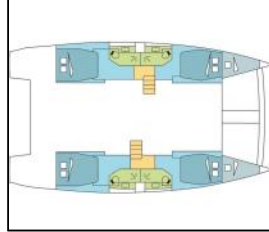

## Catamaran Bali 4.5 BRIGANTIN

Yacht ID:	15911
Yacht type:	Catamaran
Yacht:	<a href="#">Bali 4.5 BRIGANTIN</a>
Marina:	Seychelles / Seychelles, Praslin
Production year:	2019
Cabins:	4 + 2
Deposit:	8.000,00 €

**Comfort:** Cockpit cushions, Outside cushions, Sundeck cushions,  
**Deck:** Bimini top, Cockpit table, Cockpit/stern, outside shower, Davit, Dinghy, Electric anchor windlass, Flybridge, Swimming ladder,  
**Entertainment:** Bluetooth player, Fusion radio,  
**Galley:** Freezer, Ice maker, Refrigerator,  
**Interior:** Convertible table, Convertible table in salon, Electric fans in cabins, Electric toilet,  
**Navigation:** Autopilot, Depthsounder, GPS chart plotter, Speedometer (Speed log), Wind instrument/Anemometer,  
**Safety:** VHF radio,  
**Sails:** Electric main sail winch, Lazy bag, Lazy jacks,  
**Yacht electrics:** Air Conditioning, Generator, Inverter, Plug 220V, 12 V, Solar panels, Watermaker - desalinator,