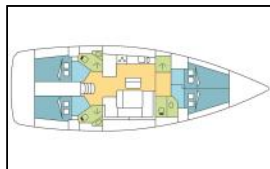

15898

Sailing yacht

[Bavaria Cruiser 46 LUPI](#)

Seychelles / Seychelles, Praslin

2016

4

4.000,00 €

Comfort: Cockpit cushions,

Deck: Bathing platform, Bimini top, Cockpit table, Cockpit/stern, outside shower, Dinghy, Electric anchor windlass, Outboard engine, Sprayhood, Swimming ladder, Teak cockpit,

Entertainment: Fusion radio, Outdoor speakers,