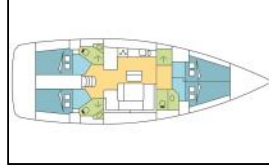

Sailing yacht Bavaria Cruiser 46 LUPI

Yacht ID:	15898
Yacht type:	Sailing yacht
Yacht:	Bavaria Cruiser 46 LUPI
Marina:	Seychelles / Seychelles, Praslin
Production year:	2016
Cabins:	4
Deposit:	4.000,00 €

Comfort: Cockpit cushions,

Deck: Bathing platform, Bimini top, Cockpit table, Cockpit/stern, outside shower, Dinghy, Electric anchor windlass, Outboard engine, Sprayhood, Swimming ladder, Teak cockpit,