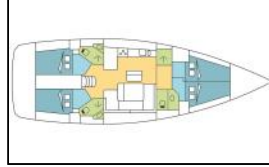

Comfort: Cockpit cushions,

Deck: Bathing platform, Bimini top, Cockpit table, Cockpit/stern, outside shower, Dinghy, Electric anchor windlass, Outboard engine, Sprayhood, Swimming ladder, Teak cockpit,

Entertainment: Fusion radio, Outdoor speakers,

Galley: Oven, Refrigerator, Stove,

Navigation: Autopilot, Depthsounder, GPS chart plotter, Speedometer (Speed log), Wind instrument/Anemometer,

Safety: VHF radio,

Sails: Lazy bag, Lazy jacks, Self tailing (manual) winch,

Yacht electrics: 12V Socket, Inverter,