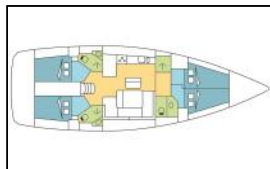

## Sailing yacht Bavaria Cruiser 46 BIZET

**Deck:** Bathing platform, Bimini top, Cockpit table, Cockpit/stern, outside shower, Dinghy, Electric anchor windlass, Outboard engine, Sprayhood, Swimming ladder,  
**Entertainment:** Fusion radio, Outdoor speakers,  
**Galley:** Hot water, Kitchen utensils (Galley equipment, cutlery), Oven, Refrigerator, Stove,  
**Navigation:** Autopilot, Depthsounder, GPS chart plotter, Speedometer (Speed log), Wind instrument/Anemometer,  
**Safety:** VHF radio,  
**Sails:** Lazy bag, Lazy jacks, Self tailing (manual) winch,  
**Yacht electrics:** Battery charger, Heating, Inverter,

Yacht ID:	15751
Yacht type:	Sailing yacht
Yacht:	<a href="#">Bavaria Cruiser 46 BIZET</a>
Marina:	Seychelles / Seychelles, Praslin
Production year:	2017
Cabins:	4
Deposit:	4.000,00 €

**front.CHARTERS\_BOOKING\_LIST\_AVAILABILITY**