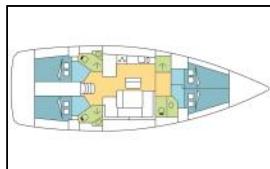

Sailing yacht Bavaria Cruiser 46 BIZET

Deck: Bathing platform, Bimini top, Cockpit table, Cockpit/stern, outside shower, Dinghy, Electric anchor windlass, Outboard engine, Sprayhood, Swimming ladder,
Entertainment: Fusion radio, Outdoor speakers,
Galley: Hot water, Kitchen utensils (Galley equipment, cutlery), Oven, Refrigerator, Stove,
Navigation: Autopilot, Depthsounder, GPS chart plotter, Speedometer (Speed log), Wind instrument/Anemometer,
Safety: VHF radio ,
Sails: Lazy bag, Lazy jacks, Self tailing (manual) winch,
Yacht electrics: Battery charger , Heating, Inverter,

Yacht ID:	15751
Yacht type:	Sailing yacht
Yacht:	Bavaria Cruiser 46 BIZET
Marina:	Seychelles / Seychelles, Praslin
Production year:	2017
Cabins:	4
Deposit:	4.000,00 €

front.CHARTERS_BOOKING_LIST_AVAILABILITY