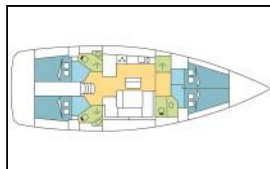

## Sailing yacht Bavaria Cruiser 46 BIZET

**Deck:** Bathing platform, Bimini top, Cockpit table, Cockpit/stern, outside shower, Dinghy, Electric anchor windlass, Outboard engine, Sprayhood, Swimming ladder,  
**Entertainment:** Fusion radio, Outdoor speakers,  
**Galley:** Hot water, Kitchen utensils (Galley equipment, cutlery), Oven, Refrigerator, Stove,  
**Navigation:** Autopilot, Depthsounder, GPS chart plotter, Speedometer (Speed log), Wind instrument/Anemometer,  
**Safety:** VHF radio ,  
**Sails:** Lazy bag, Lazy jacks, Self tailing (manual) winch,  
**Yacht electrics:** Battery charger , Heating, Inverter,

Yacht ID:	15751
Yacht type:	Sailing yacht
Yacht:	<a href="#">Bavaria Cruiser 46 BIZET</a>
Marina:	Seychelles / Seychelles, Praslin
Production year:	2017
Cabins:	4
Deposit:	4.000,00 €