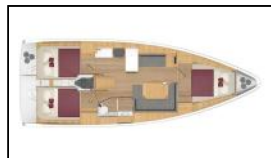

Sailing yacht Bavaria C38 Simea

Deck: Bimini top, Cockpit table, Cockpit/stern, outside shower, Electric anchor windlass, Sprayhood, Teak cockpit,
Entertainment: CD player,
Interior: Convertible table in salon,
Navigation: Bow thruster, GPS chart plotter,
Sails: Lazy bag, Lazy jacks,

Yacht ID:	15637
Yacht type:	Sailing yacht
Yacht:	Bavaria C38 Simea
Marina:	France / Cote D'Azur, Marseille Marina Vieux Port
Production year:	2025
Cabins:	3
Deposit:	5.000,00 €

front.CHARTERS_BOOKING_LIST_AVAILABILITY