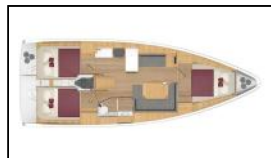

Sailing yacht Bavaria C38 Simea

Deck: Bimini top, Cockpit table, Cockpit/stern, outside shower, Electric anchor windlass, Sprayhood, Teak cockpit,
Entertainment: CD player,
Interior: Convertible table in salon,
Navigation: Bow thruster, GPS chart plotter,
Sails: Lazy bag, Lazy jacks,

Yacht ID: 15637
Yacht type: Sailing yacht
Yacht: [Bavaria C38 Simea](#)
Marina: France / Cote D'Azur, Marseille Marina
Vieux Port
Production year: 2025
Cabins: 3
Deposit: 5.000,00 €

front.CHARTERS_BOOKING_LIST_AVAILABILITY