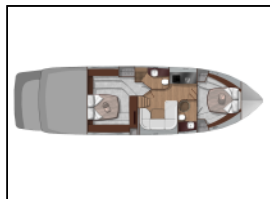

Motor yacht Sessa C48 Piccere

Yacht ID:	15507
Yacht type:	Motor yacht
Yacht:	Sessa C48 Piccere
Marina:	Italy / Marina D'Arechi
Production year:	2021
Cabins:	2
Deposit:	0,00 €

Comfort: Beach towel, Bedlinen and towels, Outside cushions,

Deck: Anchor, Bathing platform, Cockpit fridge, Cockpit table, Electric anchor windlass, Gangway, Hard Top Bimini, Teak cockpit, Tender,

Entertainment: Indoor speakers, Mask and snorkel, Outdoor speakers, Radio, TV,