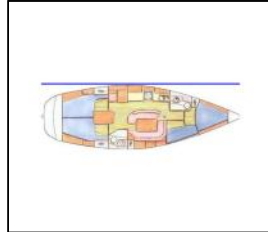

## Sailing yacht Sun Odyssey 42.2 Stefi

**Deck:** Bimini top, Dinghy, Galley in cockpit, Sprayhood,  
**Entertainment:** Indoor speakers, Outdoor speakers,  
**Galley:** Kitchen utensils (Galley equipment, cutlery),  
**Interior:** Convertible table in salon, Electric fans in cabins,  
**Navigation:** Autopilot, GPS chart plotter - cockpit,  
**Yacht electrics:** Inverter, Solar panels, WC pump,