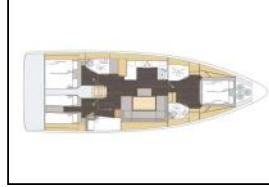

Sailing yacht Bavaria C46 Garbí

| | |
|------------------|--|
| Yacht ID: | 15477 |
| Yacht type: | Sailing yacht |
| Yacht: | Bavaria C46 Garbí |
| Marina: | Spain / Palma de Mallorca, Real Club Nautico |
| Production year: | 2025 |
| Cabins: | 4 |
| Deposit: | 3.500,00 € |

Comfort: Cockpit cushions, Sundeck cushions,
Deck: Anchor line, Anchor swivel, Bimini top, Black ball, Black conus, Boat hook, Bosun's chair (Safe seat) (boatswain's chair), Canister for water, Cockpit grill, Cockpit table, Cockpit/stern, outside shower, Davit, Dinghy, Dinghy (byboat) pump, Electric anchor windlass, Fenders, Gangway, Hawser, Impeller, V-belt, oilfilter, Jerry cans for diesel, Main anchor, Mooring ropes, Plastic bucket, Repair box for dinghy, Round/globular fender, Spare anchor (Reserve, Auxiliary anchor), Spotlight / Headlights, Sprayhood, Spring line, Teak cockpit, Water hose,
Entertainment: Outdoor speakers, Radio,
Galley: Dishwasher, Gas bottles, Hot water, Kitchen utensils (Galley equipment, cutlery), Refrigerator,
Interior: Barometer, Clock, Electric toilet,
Navigation: Autopilot, Bow thruster, GPS chart plotter - cockpit, Harbour guides, Logge/Lot/Speed/Wind, Navigation (Nautical) charts and nautical guide, Navigation set, Radar reflector, Spyglass,
Safety: Distress signals, Fire extinguisher, First aid kit, Flashlight, Fog horn, Life attol, Life belts (Safety harness), Life buoy + Flashing light, Life jackets, Liferaft, Set of tools, VHF radio, Wire (shroud) cutter,
Yacht electrics: Air Conditioning, Batteries, Battery charger, Battery storage system, Heating, Inverter, Shore connection 220 V, Solar panels, USB sockets,