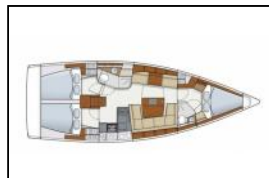

Sailing yacht Hanse 415 Mickey

Deck: Anchor with chain, Bathing platform, Bimini top, Cockpit/stern, outside shower, Electric anchor windlass, Gangway, Sprayhood,

Entertainment: CD player, Outdoor speakers,