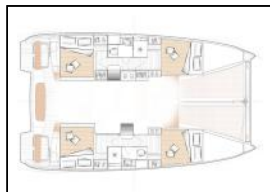

## Catamaran Excess 11 Eleftheria

Yacht ID:	15414
Yacht type:	Catamaran
Yacht:	<a href="#">Excess 11 Eleftheria</a>
Marina:	Greece / Corfu, Benitses Port Yacht Marina
Production year:	2025
Cabins:	4
Deposit:	1.000,00 €

**Comfort:** Cockpit cushions,  
**Deck:** Cockpit table, Cockpit/stern, outside shower, Dinghy, Electric anchor windlass, Outboard engine, Swimming ladder,  
**Entertainment:** Outdoor speakers, Snorkeling equipment,  
**Galley:** Freezer, Hot water, Oven, Refrigerator, Stove,  
**Interior:** Convertible table in salon, Curtains, Electric fans, Electric toilet,  
**Navigation:** Autopilot, Echosounder/Depthsounder, GPS chart plotter, Navigation (Nautical) charts and nautical guide, Pilot book, Speedometer (Speed log), Wind instrument/Anemometer,  
**Safety:** Black Water Tank, EPIRB-Distress radio beacons, First aid kit, Horseshoe lifebuoy, Life belts (Safety harness), Life jackets, Liferaft, VHF radio,  
**Sails:** Electric winch, Lazy jacks, Self tacking jib,  
**Yacht electrics:** 220V socket, Battery charger, Shore power cable, Shore power connection, Solar panels, USB sockets,