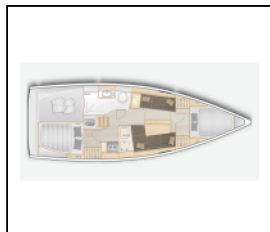

Sailing yacht Hanse 348 Sous Le Vent' Ilot

Deck: Bimini top, Cockpit/stern, outside shower, Dinghy, Electric anchor windlass, Sprayhood, Teak cockpit,
Interior: Ambient lighting, Roller blinds,
Navigation: AIS, Autopilot, GPS, Wind instrument/Anemometer,
Safety: VHF radio ,
Sails: Lazy bag,

Yacht ID: 15407
Yacht type: Sailing yacht
Yacht: [Hanse 348 Sous Le Vent' Ilot](#)
Marina: France / Marseille, Corbières Port Services
Production year: 2024
Cabins: 2
Deposit: 5.000,00 €

front.CHARTERS_BOOKING_LIST_AVAILABILITY