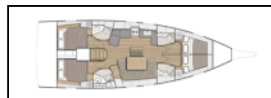

## Sailing yacht Oceanis 46.1 Glykeria

**Comfort:** Cockpit cushions,  
**Deck:** Bimini top, Sprayhood,  
**Entertainment:** Outdoor speakers,  
**Galley:** Refrigerator,  
**Interior:** Electric fans,  
**Navigation:** Autopilot, Bow thruster,  
Echosounder/Depthsounder, GPS chart plotter - cockpit, Log,  
Speed, Depth- echo sounder,  
**Yacht electrics:** Solar panels,