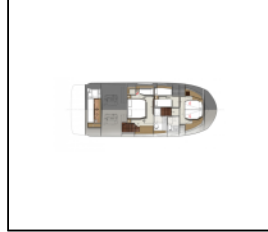

Motor yacht Prestige 520 Medusa

Yacht ID:	15305
Yacht type:	Motor yacht
Yacht:	Prestige 520 Medusa
Marina:	Croatia / ACI Marina Split
Production year:	2020
Cabins:	3 + 1
Deposit:	5.000,00 €

Comfort: Cockpit cushions, Mattresses,
Deck: Anchor chain counter, Anchor winch remote control, Bathing platform, Bimini top, Cockpit table, Dinghy with outboard engine, Fenders, Flybridge, Fridge on flybridge, Hydraulic gangway, Mooring ropes, Starboard doors to deck, Teak cockpit,
Entertainment: Fusion radio, Indoor speakers, Outdoor speakers, TV, TV antenna, Wi-Fi Internet,
Galley: Coffee machine, Dishwasher, Extractor Hood, Freezer, Hot water, Microwave, Refrigerator, Stove,
Interior: Carpet, Convertible table in salon, Dryer, Upholstery, Washing machine,
Navigation: Autopilot, Bow thruster, GPS chart plotter, GPS on Fly,
Safety: Black Water Tank,
Sails: Electric winch,
Yacht electrics: Air Conditioning, Generator, Heating, Inverter, Trim tabs, Watermaker - desalinator,