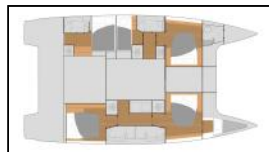

Catamaran Fountaine Pajot Tanna 47 Blue Angel

Yacht ID:	15299
Yacht type:	Catamaran
Yacht:	Fountaine Pajot Tanna 47 Blue Angel
Marina:	Turkey / Fethiye, Yacht Classic Hotel Marina
Production year:	2025
Cabins:	5 + 1
Deposit:	6.000,00 €

Deck: Cockpit fridge, Cockpit/stern, outside shower, Davit, Electric anchor windlass, Fenders, Mooring Cleats, Mooring ropes,

Entertainment: FUSION sound system,

Galley: Freezer, Water pump,

Interior: Ambient lighting, Convertible table in salon, Curtains, Electric fans, Electric toilet,

Navigation: AIS, Autopilot, GPS chart plotter, Wind/speed/depth instruments,

Safety: VHF radio,

Sails: Electric halyard winch, Lazy bag, Lazy jacks,

Yacht electrics: 12V Socket, 220V socket, Air Conditioning, Battery charger, Bilge pump - Electric, Generator, Inverter, Service batteries, Solar panels, Watermaker - desalinator,