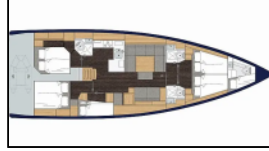

## Sailing yacht Bavaria C50 Amaltheia

**Deck:** Bathing platform, Bimini top, Cockpit/stern, outside shower, Dinghy, Sprayhood,

**Galley:** Refrigerator,

**Navigation:** Autopilot, Bow thruster, GPS chart plotter,

**Yacht electrics:** Batteries, Inverter, Solar panels,

Yacht ID:	15287
Yacht type:	Sailing yacht
Yacht:	<a href="#">Bavaria C50 Amaltheia</a>
Marina:	Greece / Preveza, Main Port
Production year:	2020
Cabins:	5 + 1
Deposit:	3.500,00 €