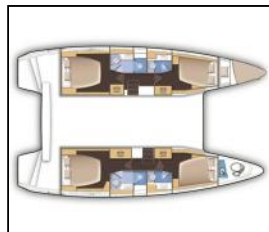

## Catamaran Lagoon 42 Alize

Yacht ID:	15286
Yacht type:	Catamaran
Yacht:	<a href="#">Lagoon 42 Alize</a>
Marina:	Greece / Lefkas, D-Marin
Production year:	2018
Cabins:	4 + 1
Deposit:	3.500,00 €

**Comfort:** Outside cushions, Sun loungers,  
**Deck:** Anchor winch remote control, Anchor with chain, Cockpit fridge, Dinghy with outboard engine, Electric anchor windlass, Gangway, Teak cockpit,  
**Entertainment:** Fusion radio, Stand up paddle (SUP) - FREE,  
**Galley:** Freezer, Kitchen utensils (Galley equipment, cutlery), Refrigerator, Wine cellar,  
**Interior:** Electric fans, Electric toilet,  
**Navigation:** Complete navigation equipment, GPS chart plotter, Wind/speed/depth instruments,  
**Safety:** Safety equipment, VHF radio,  
**Sails:** Electric winch,  
**Yacht electrics:** Air Conditioning, Generator, Inverter, Service batteries, Shore connection 220 V, Start battery, USB sockets, Watermaker - desalinator,