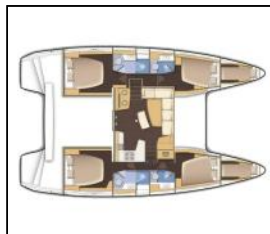

## Catamaran Lagoon 42 Lila

**Comfort:** Cockpit cushions,  
**Deck:** Bimini top, Cockpit table, Fenders,  
**Entertainment:** Fusion radio, Outdoor speakers, Wi-Fi  
Internet,  
**Interior:** Electric fans, Electric toilet, Lowerable salon table,  
**Navigation:** GPS chart plotter - cockpit,  
**Sails:** Lazy bag,  
**Yacht electrics:** Air Conditioning, Generator, USB sockets,