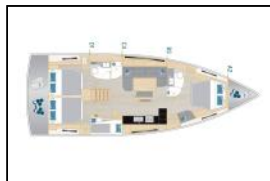

## Sailing yacht Hanse 460 Balena - OW

Yacht ID:	15140
Yacht type:	Sailing yacht
Yacht:	<a href="#">Hanse 460 Balena - OW</a>
Marina:	Croatia / Marina Kastela
Production year:	2025
Cabins:	4
Deposit:	2.000,00 €

**Comfort:** Bed linen, Cockpit cushions,

**Deck:** Bathing platform, Bimini top, Cockpit fridge, Cockpit table, Cockpit/stern, outside shower, Convertible aft sunbathing area, Dinghy, Grill/Barbecue/Plancha, Sprayhood, Teak cockpit,