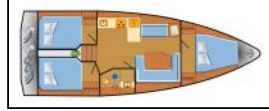

Sailing yacht Bavaria C38 Levante

Yacht ID:	15095
Yacht type:	Sailing yacht
Yacht:	Bavaria C38 Levante
Marina:	Spain / Palma de Mallorca, Marina Naviera Balear
Production year:	2023
Cabins:	3
Deposit:	3.000,00 €

Additional: Flag,

Comfort: Cockpit cushions,

Deck: Anchor light, Anchor with chain, Bathing platform, Bimini top, Boat hook, Bosun's chair (Safe seat) (boatswain's chair), Cockpit table, Cockpit/stern, outside shower, Deck brush, Dinghy, Electric anchor windlass, Fenders, Gangway, Jerry cans for diesel, Mooring ropes, Spare anchor (Reserve, Auxiliary anchor), Sprayhood, Swimming ladder, Teak cockpit,