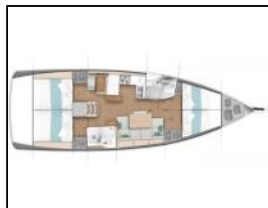

Sailing yacht Sun Odyssey 440 JoElli

| | |
|------------------|---|
| Yacht ID: | 15087 |
| Yacht type: | Sailing yacht |
| Yacht: | Sun Odyssey 440 JoElli |
| Marina: | British Virgin Islands / BVI, Tortola, Ritter House Marina |
| Production year: | 2024 |
| Cabins: | 4 |
| Deposit: | 3.000,00 € |

Comfort: Cockpit cushions,
Deck: Bimini top, Dinghy, Electric anchor windlass, Fenders, Folding cockpit table, Hydraulic lifting swimming platform, Sprayhood, Teak deck,
Entertainment: Outdoor speakers, Radio CD player,
Galley: Freezer, Hot water, Kitchen utensils (Galley equipment, cutlery), Refrigerator,
Interior: Electric toilet,
Navigation: AIS, Autopilot, Bow thruster, Compass, GPS chart plotter, Log, Speed, Depth- echo sounder, Radar reflector, Wind instrument/Anemometer,
Safety: EPIRB-Distress radio beacons, Fire extinguisher , Inflatable lifejacket, VHF radio ,
Sails: Electric winch,
Yacht electrics: Heating,