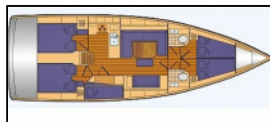

## Sailing yacht Bavaria C45 Silver I

Yacht ID:	15034
Yacht type:	Sailing yacht
Yacht:	<a href="#">Bavaria C45 Silver I</a>
Marina:	Greece / Palairos
Production year:	2020
Cabins:	5
Deposit:	3.000,00 €

**Comfort:** Cockpit cushions,

**Deck:** Bathing platform, Bimini top, Galley in cockpit, Sprayhood,

**Entertainment:** Outdoor speakers, Radio CD mp3 player + USB, Bluetooth,

**Interior:** Electric fans, Electric fans in cabins, Electric toilet,