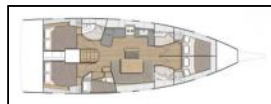

## Sailing yacht Oceanis 46.1 ChriseI

**Deck:** Bathing platform, Inox Boarding Ladder, Sprayhood, Teak deck,

**Entertainment:** Radio CD mp3 player + USB, Bluetooth,

**Galley:** Freezer, Kitchen utensils (Galley equipment, cutlery),