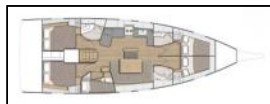

Sailing yacht Oceanis 46.1 Chrisel

Deck: Bathing platform, Inox Boarding Ladder, Sprayhood, Teak deck,

Entertainment: Radio CD mp3 player + USB, Bluetooth,

Galley: Freezer, Kitchen utensils (Galley equipment, cutlery),