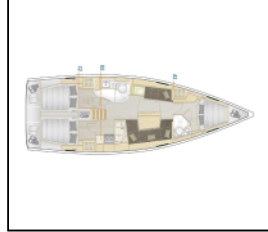

Sailing yacht Hanse 418 Teri

| | |
|------------------|---|
| Yacht ID: | 14987 |
| Yacht type: | Sailing yacht |
| Yacht: | Hanse 418 Teri |
| Marina: | Croatia / Dubrovnik, Komolac, ACI Marina Dubrovnik |
| Production year: | 2024 |
| Cabins: | 3 |
| Deposit: | 1.800,00 € |