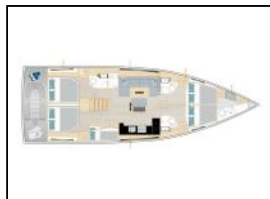

Sailing yacht Hanse 510 Hype

Yacht ID:	14948
Yacht type:	Sailing yacht
Yacht:	Hanse 510 Hype
Marina:	Croatia / Marina Kornati, Biograd
Production year:	2023
Cabins:	5 + 1
Deposit:	2.500,00 €

Comfort: Bed linen, Cockpit cushions,

Deck: Bathing platform, Bimini top, Cockpit table, Cockpit/stern, outside shower, Dinghy, Sprayhood, Teak cockpit,

Entertainment: Indoor speakers, Outdoor speakers, Radio CD player,

Galley: Hot water, Kitchen utensils (Galley equipment, cutlery), Oven, Refrigerator, Stove,