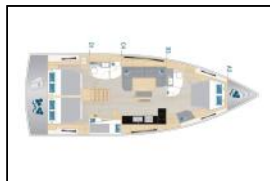

Sailing yacht Hanse 460 Infinity - OW

Yacht ID:	14941
Yacht type:	Sailing yacht
Yacht:	Hanse 460 Infinity - OW
Marina:	Croatia / Sukosan, D-Marin Dalmacija Marina
Production year:	2023
Cabins:	4
Deposit:	2.000,00 €