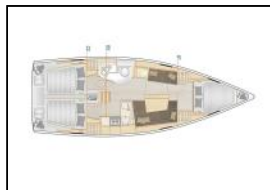

Sailing yacht Hanse 388 Whisper

Yacht ID:	14881
Yacht type:	Sailing yacht
Yacht:	Hanse 388 Whisper
Marina:	Croatia / Marina Kornati, Biograd
Production year:	2019
Cabins:	3
Deposit:	1.500,00 €

Comfort: Bed linen,
Deck: Bathing platform, Bimini top, Cockpit table, Cockpit/stern, outside shower, Dinghy, Electric anchor windlass, Sprayhood,
Entertainment: Outdoor speakers, Radio CD player,
Galley: Gas cookers, Hot water, Kitchen utensils (Galley equipment, cutlery), Oven, Refrigerator,
Navigation: Autopilot, GPS chart plotter, Navigation (Nautical) charts and nautical guide , Pilot book, Tridata,
Safety: Set of tools , VHF radio ,
Yacht electrics: Battery charger , Inverter,