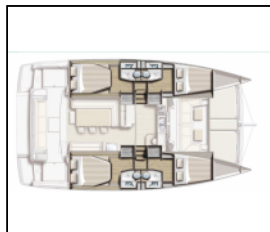

Catamaran Bali 4.1 Kanalu

Yacht ID:	14868
Yacht type:	Catamaran
Yacht:	Bali 4.1 Kanalu
Marina:	Croatia / Marina Kastela
Production year:	2018
Cabins:	4
Deposit:	2.500,00 €

Comfort: Bed linen, Cockpit cushions, Sun mattresses,
Deck: Bathing platform, Bimini top, Cockpit table, Cockpit/stern, outside shower, Dinghy, Electric anchor windlass, Flybridge, Forward cockpit,
Entertainment: Outdoor speakers, Radio CD mp3 player + USB,
Galley: Freezer, Gas cookers, Hot water, Kitchen utensils (Galley equipment, cutlery), Oven, Refrigerator,
Navigation: Autopilot, GPS chart plotter, Navigation (Nautical) charts and nautical guide , Pilot book, Tridata,
Safety: Set of tools , VHF radio ,
Sails: Electric primary winch,
Yacht electrics: Battery charger , Inverter,