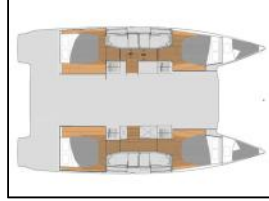

Catamaran Fountaine Pajot Elba 45 Alize

Yacht ID:	14848
Yacht type:	Catamaran
Yacht:	Fountaine Pajot Elba 45 Alize
Marina:	Croatia / Marina Mandalina, Sibenik
Production year:	2025
Cabins:	4 + 2
Deposit:	4.000,00 €

Comfort: Bed linen, Cockpit cushions, Towels,
Deck: Bimini top, Cockpit table, Cockpit/stern, outside shower, Dinghy with outboard engine, Electric anchor windlass, Grill/Barbecue/Plancha, Swimming ladder,
Entertainment: Radio CD player, TV + DVD, Wi-Fi Internet,
Galley: Dishes, Hot water, Microwave, Oven, Refrigerator, Sink, Stove,
Navigation: Autopilot, Compass, Depthsounder, GPS chart plotter, GPS chart plotter - cockpit, Nautical charts, Speedometer (Speed log), Wind instrument/Anemometer,
Safety: Fire extinguisher, Life belts (Safety harness), Life jackets, Liferaft, VHF radio,
Sails: Electric winch, Self tailing (manual) winch,
Yacht electrics: Air Conditioning, Battery charger, Bilge pump - Electric, Generator, Heating,