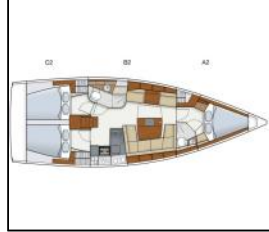

Sailing yacht Hanse 415 Vega

Yacht ID:	1481
Yacht type:	Sailing yacht
Yacht:	Hanse 415 Vega
Marina:	Croatia / Sukosan, D-Marin Dalmacija Marina
Production year:	2017
Cabins:	3
Deposit:	1.500,00 €

Deck: Bimini top, Cockpit table, Cockpit/stern, outside shower, Dinghy, Electric anchor windlass, Gangway, Main Deck Compass, Sprayhood, Teak cockpit,
Entertainment: Radio CD mp3 player, TV,
Galley: Gas cookers, Hot water, Kitchen utensils (Galley equipment, cutlery), Oven, Refrigerator,
Navigation: Autopilot, Binoculars, Bow thruster, Divider, nautic chart, Echosounder/Depthsounder, GPS chart plotter - cockpit, Nautical charts, Pilot book, Wind instrument/Anemometer, Windex,
Safety: Distress flare box, First aid kit , Flashlight, Horseshoe lifebuoy, Life belts (Safety harness), Life jackets, Set of tools , VHF radio ,
Yacht electrics: 12V Socket, Battery charger , Bilge pump - Electric, Shore connection 220 V, Solar panels,