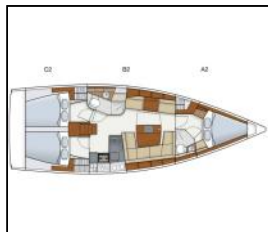

Sailing yacht Hanse 415 Vega

Yacht ID:	1481
Yacht type:	Sailing yacht
Yacht:	Hanse 415 Vega
Marina:	Croatia / Sukosan, D-Marin Dalmacija Marina
Production year:	2017
Cabins:	3
Deposit:	1.500,00 €

Deck: Bimini top, Cockpit table, Cockpit/stern, outside shower, Dinghy, Electric anchor windlass, Gangway, Main Deck Compass, Sprayhood, Teak cockpit,
Entertainment: Radio CD mp3 player, TV,
Galley: Gas cookers, Hot water, Kitchen utensils (Galley equipment, cutlery), Oven, Refrigerator,
Navigation: Autopilot, Binoculars, Bow thruster, Divider, nautic chart, Echosounder/Depthsounder, GPS chart plotter - cockpit, Nautical charts, Pilot book, Wind instrument/Anemometer, Windex,
Safety: Distress flare box, First aid kit , Flashlight, Horseshoe lifebuoy, Life belts (Safety harness), Life jackets, Set of tools , VHF radio ,
Yacht electrics: 12V Socket, Battery charger , Bilge pump - Electric, Shore connection 220 V, Solar panels,