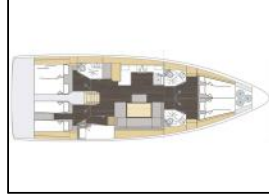

## Sailing yacht Bavaria C46 Princess Laura

Yacht ID:	14765
Yacht type:	Sailing yacht
Yacht:	<a href="#">Bavaria C46 Princess Laura</a>
Marina:	Croatia / Marina Puntat, Krk
Production year:	2025
Cabins:	5
Deposit:	2.000,00 €