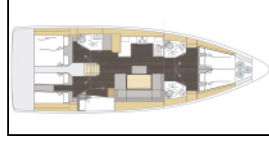

## Sailing yacht Bavaria C46 Princess Laura

Yacht ID:	14765
Yacht type:	Sailing yacht
Yacht:	<a href="#">Bavaria C46 Princess Laura</a>
Marina:	Croatia / Marina Punat, Krk
Production year:	2025
Cabins:	5
Deposit:	2.000,00 €