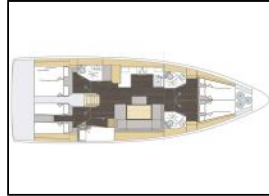

## Sailing yacht Bavaria C46 Princess Laura

Yacht ID:	14765
Yacht type:	Sailing yacht
Yacht:	<a href="#">Bavaria C46 Princess Laura</a>
Marina:	Croatia / Marina Punat, Krk
Production year:	2025
Cabins:	5
Deposit:	2.000,00 €