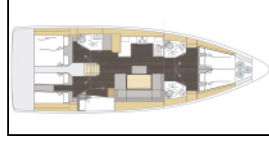

Sailing yacht Bavaria C46 Princess Laura

Yacht ID:	14765
Yacht type:	Sailing yacht
Yacht:	Bavaria C46 Princess Laura
Marina:	Croatia / Marina Punat, Krk
Production year:	2025
Cabins:	5
Deposit:	2.000,00 €