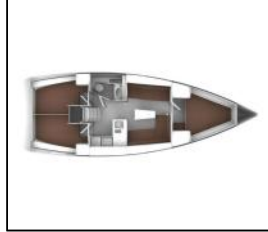

Sailing yacht Bavaria Cruiser 37 Atena

Yacht ID:	14755
Yacht type:	Sailing yacht
Yacht:	Bavaria Cruiser 37 Atena
Marina:	Croatia / Sukosan, D-Marin Dalmacija Marina
Production year:	2014
Cabins:	3
Deposit:	1.500,00 €

Deck: Bimini top, Cockpit table, Cockpit/stern, outside shower, Dinghy, Electric anchor windlass, Gangway, Main Deck Compass, Sprayhood, Teak cockpit,
Entertainment: Radio CD mp3 player, TV,
Galley: Gas cookers, Hot water, Kitchen utensils (Galley equipment, cutlery), Oven, Refrigerator,
Navigation: Autopilot, Binoculars, Bow thruster, Divider, nautic chart, Echosounder/Depthsounder, GPS chart plotter, Nautical charts, Pilot book, Wind instrument/Anemometer, Windex,
Safety: Black Water Tank, Distress flare box, First aid kit, Flashlight, Horseshoe lifebuoy, Life belts (Safety harness), Life jackets, Set of tools, VHF radio,
Yacht electrics: 12V Socket, 220V socket, Battery charger, Bilge pump - Electric, Solar panels,