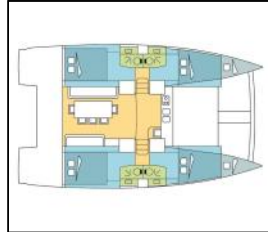

Catamaran Bali 4.0 Blue Dream II

Deck: Bimini top, Outboard engine, Sprayhood,
Navigation: Autopilot, Complete navigation equipment, GPS chart plotter, GPS chart plotter - cockpit,
Sails: Electric main sail winch,
Yacht electrics: Air Conditioning, Generator, Heating, Solar panels,

Yacht ID:	14750
Yacht type:	Catamaran
Yacht:	Bali 4.0 Blue Dream II
Marina:	Greece / Keramoti
Production year:	2016
Cabins:	4 + 2
Deposit:	3.500,00 €

front.CHARTERS_BOOKING_LIST_AVAILABILITY