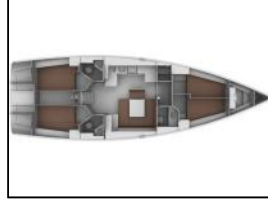

Sailing yacht Bavaria Cruiser 45 Patroklos

Yacht ID:	14720
Yacht type:	Sailing yacht
Yacht:	Bavaria Cruiser 45 Patroklos
Marina:	Greece / Lefkas main port
Production year:	2013
Cabins:	4
Deposit:	3.000,00 €

Comfort: Bedlinen and towels,

Deck: Bathing platform, Bimini top, Cockpit table, Cockpit/stern, outside shower, Dinghy, Electric anchor windlass, Fenders, Mooring ropes, Outboard engine, Sprayhood, Swimming ladder, Winch handles,