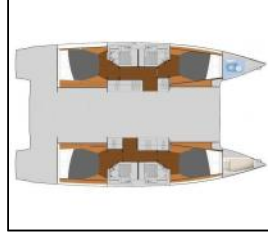

Catamaran Fountaine Pajot Astrea 42 Capella 1

Yacht ID:	14658
Yacht type:	Catamaran
Yacht:	Fountaine Pajot Astrea 42 Capella 1
Marina:	Turkey / Fethiye, Yacht Classic Hotel Marina
Production year:	2024
Cabins:	4 + 1
Deposit:	5.000,00 €

Comfort: Sundeck beds,

Deck: Anchor, Bilge pump - Mechanic, Bimini top, Davit, Deck lights, Electric anchor windlass, Fenders, Mooring Cleats, Mooring ropes, Seats for aft bench, Spotlight / Headlights, Swimming ladder, Teak cockpit table with folding leaves,

Galley: Gas bottles, Kitchen utensils (Galley equipment, cutlery), Refrigerator, Sink, Stove,

Interior: Additional reading lights in salon and cabins, Curtains, Dining table, Electric toilet, Indirect lighting in cabins and salon, Inside shower, Sofa,

Navigation: Compass, LED Navigation lights, Navigation set,

Safety: Emergency tiller, Guard rail, Liferaft, VHF radio,

Sails: Genoa, Genoa sheet winches, Halyard winches, Spinnaker-device,

Yacht electrics: 12V Socket, Air Conditioning, Batteries, Bilge pump - Electric, Generator, Solar panels, Watermaker - desalinator,