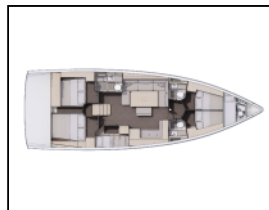

Sailing yacht Dufour 470 Teti

Deck: Anchor Delta, Bathing platform, Cockpit table, Dinghy, Electric anchor windlass, Sprayhood,
Entertainment: Radio, USB, Bluetooth,
Navigation: Autopilot, Bow thruster, Echosounder/Depthsounder, GPS chart plotter - cockpit,
Safety: Black Water Tank,
Sails: Electric winch, Self tacking jib,
Yacht electrics: 12V Socket, Inverter, Shore connection 220 V,