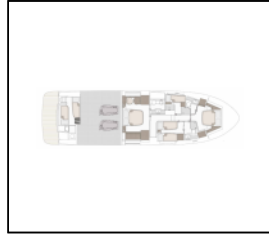

Motor yacht Azimut Magellano 66 Moon light

Yacht ID:	14608
Yacht type:	Motor yacht
Yacht:	Azimut Magellano 66 Moon light
Marina:	Croatia / Sukosan, D-Marin Dalmacija Marina
Production year:	2024
Cabins:	4 + 1
Deposit:	7.000,00 €

Comfort: Bathrobe, Bedlinen and towels, Outside cushions, Sundeck cushions,

Deck: Anchor with chain, Bathing platform, Boat hook, Chairs, Cockpit table, Electric anchor windlass, Fenders, Flybridge, Flybridge with bimini and Fridge, Gangway, Grill/Barbecue/Plancha, Mooring ropes, Spotlight / Headlights, Swimming ladder, Teak cockpit, Teak on flybridge, Tender,