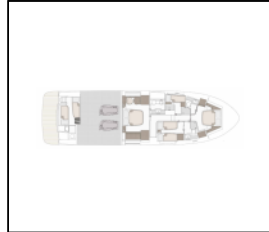

Motor yacht Azimut Magellano 66 Moon light

Yacht ID:	14608
Yacht type:	Motor yacht
Yacht:	Azimut Magellano 66 Moon light
Marina:	Croatia / Sukosan, D-Marin Dalmacija Marina
Production year:	2024
Cabins:	4 + 1
Deposit:	5.000,00 €

Comfort: Bathrobe, Bedlinen and towels, Outside cushions, Sundeck cushions,
Deck: Anchor with chain, Bathing platform, Boat hook, Chairs, Cockpit table, Electric anchor windlass, Fenders, Flybridge, Flybridge with bimini and Fridge, Gangway, Grill/Barbecue/Plancha, Mooring ropes, Spotlight / Headlights, Swimming ladder, Teak cockpit, Teak on flybridge, Tender,
Entertainment: Snorkeling equipment, Stand up paddle (SUP), TV, Water toys, Wi-Fi Internet,
Galley: Coffee machine, Dishwasher, Hot water, Ice maker, Kitchen utensils (Galley equipment, cutlery), Microwave, Refrigerator, Wine cooler,
Interior: LED lights, Safe, Salon table, Washer/dryer,
Navigation: AIS, Autopilot, Bow thruster, Compass, Complete navigation equipment, Echosounder/Depthsounder, GPS chart plotter, Navigation set, Navigation/position Lights, Speedometer (Speed log),
Safety: Black Water Tank,
Yacht electrics: Air Conditioning, Batteries, Generator, Shore power cable, Shore power connection, USB sockets,