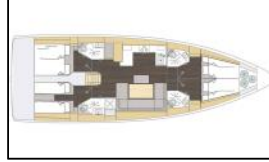

## Sailing yacht Bavaria C46 Sabina

Yacht ID:	14594
Yacht type:	Sailing yacht
Yacht:	<a href="#">Bavaria C46 Sabina</a>
Marina:	Croatia / Marina Tehnomont Veruda, Pula
Production year:	2025
Cabins:	4
Deposit:	2.500,00 €